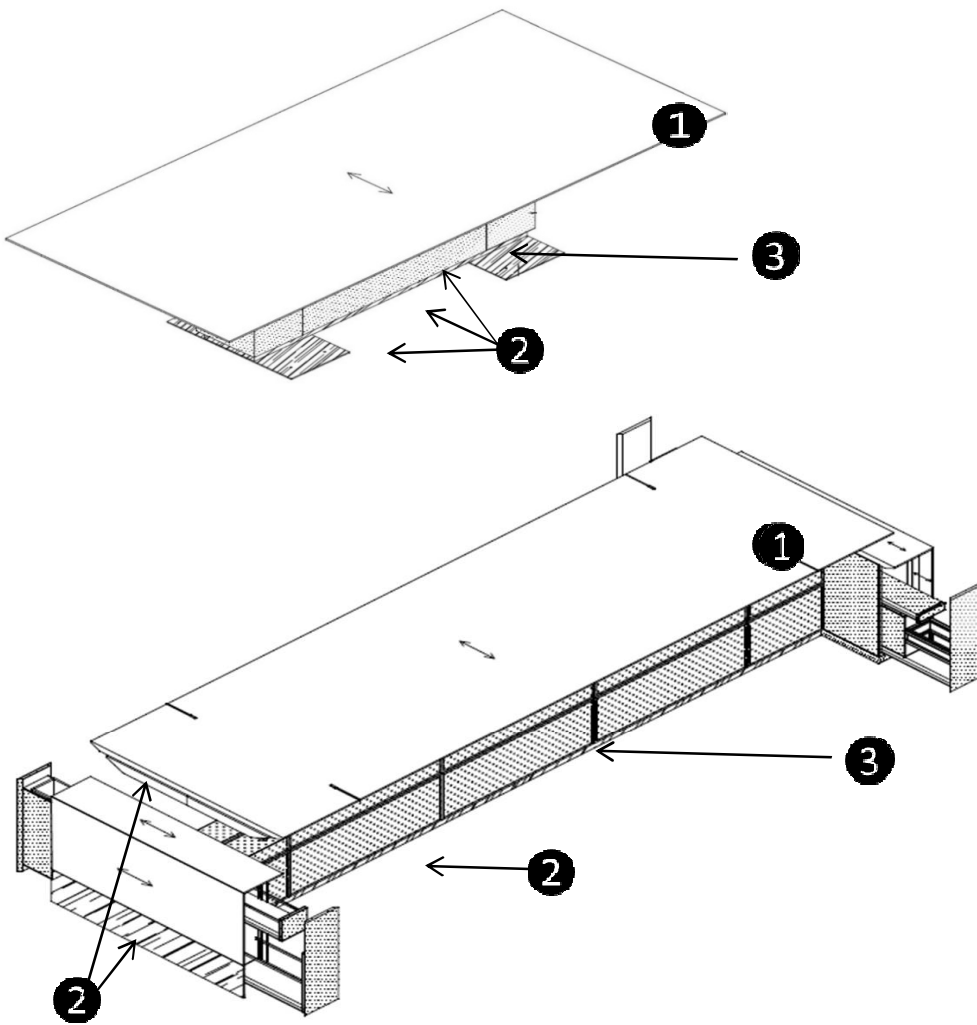

MOTILE

DECCA | CONTRACT

Without End Storage Unit

- 1** Veneer worksurface Standard layup
- Options: custom veneer pattern
- 2** Metal Finish (Power Coat Paint)
- Options: Premium Metals
- 3** Removeable panels (Lacquer or Veneer)
- Options: Customer's Own Leather
End Storage Unit (Lacquer or Veneer)

DESCRIPTION	MODEL	WIDTH	DEPTH	HEIGHT
Motile Table without end storage unit 	MT HTB8442	84	42	30
	MT HTB9642	96	42	30
	MT HTB9648	96	49	30
	MT HTB12042	120	42	30
	MT HTB12048	120	48	30
	MT HTB14448	144	48	30
	MT HTB14454	144	54	30
	MT HTB16854	168	54	30
Motile Table with end storage unit 	MT HTS15054	150	54	30
	MT HTS17254	172	54	30
	MT HTS19454	194	54	30

NOTE

<p>FINISHES</p> <p>For a complete list of finishes please go to www.deccacontract.com</p>	<p>Options:</p> <ul style="list-style-type: none"> -Under worksurface drawer -Under worksurface power drawer -Decca Charge -Custom veneer pattern -Premium veneer -Premium metal base 	<p>Dimensions are in inches and are approximate. Contact Customer Service if dimensions are critical.</p> <p>* Indicates model illustrated by line drawing.</p>
---	--	---